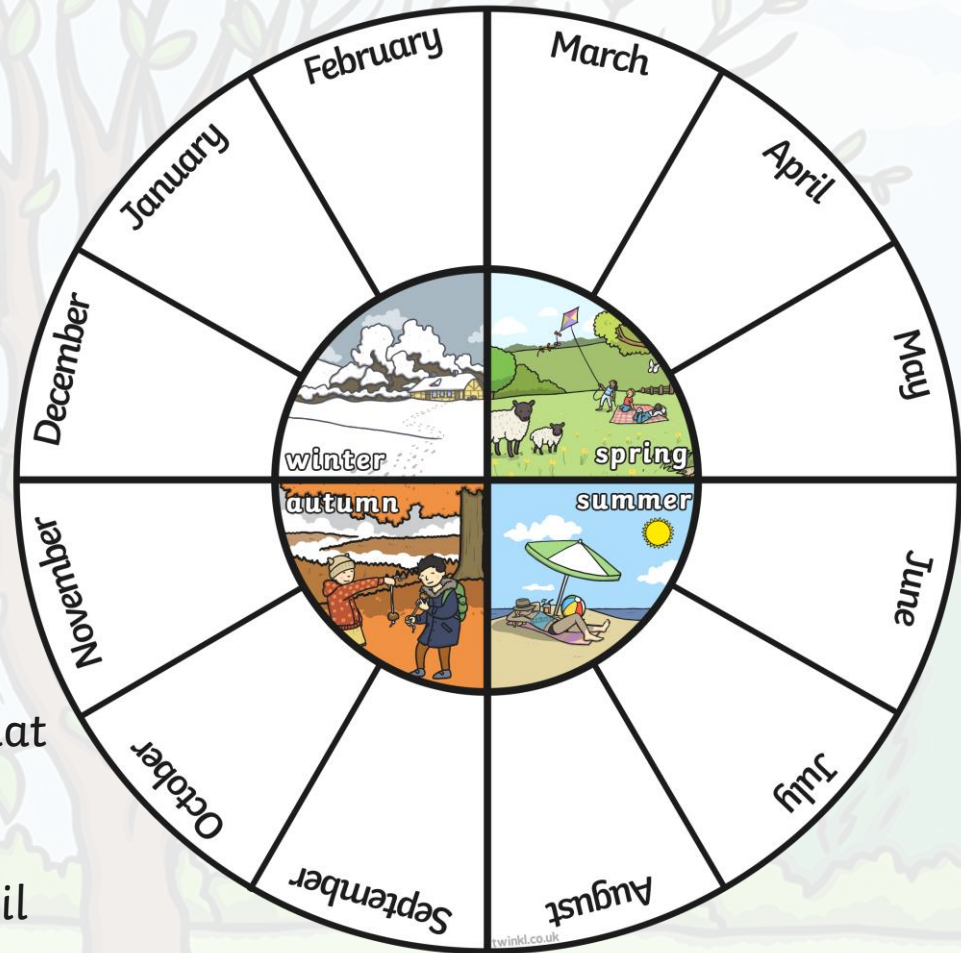

All About Spring

twinkl

Spring

Spring is one of the four seasons.

spring

summer

autumn

winter

Months and Seasons

The spring months are March, April and May.

With a partner, look at the seasons wheel.

- Name the winter months.
- If the month is October, what season is it?
- If the month is March, how many months are there until summer begins?

What Does Spring Look Like?

Spring Weather

Spring weather can be mixed.

What kinds of weather can we experience in spring?

Lighter Evenings

You might notice that the daylight gets longer and longer during the spring months. It may still be light when you go to bed!

Month	Sept	Oct	Nov	Dec	Jan	Feb	Mar	April	May	June	July	Aug
Hours of sunlight	13	11	9	8	8	10	12	14	15	16	16	14

More Signs of Spring

You might notice new life springing up all around you!

snowdrop

bulbs shooting