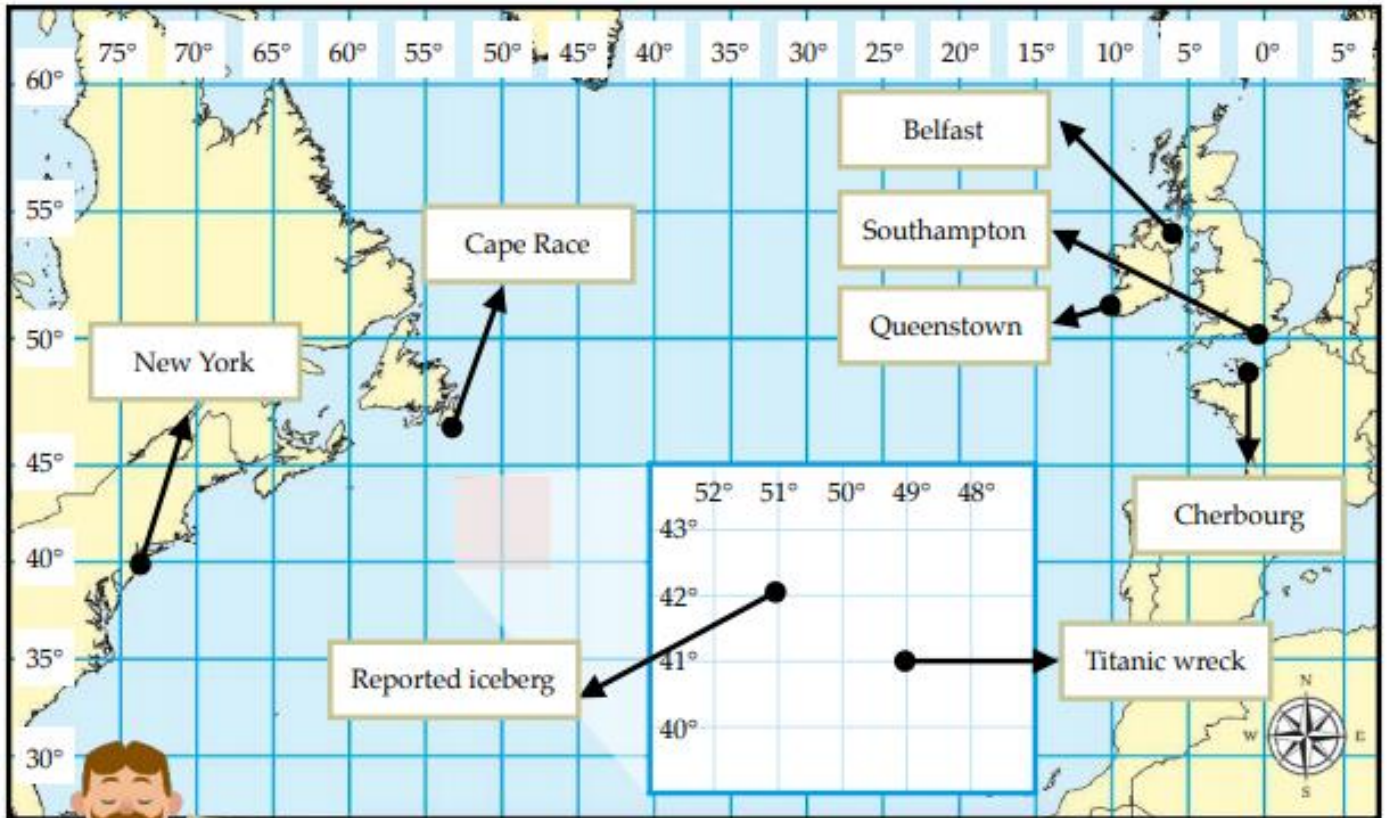

Name: _____

Date: _____

Match the locations to the correct co-ordinates using the map above to help you.

- Belfast
- Southampton
- Cherbourg
- Queenstown
- Titanic wreck
- Reported iceberg
- New York
- Cape Race

- 40°N 74°W
- 50°N 1°W
- 54°N 6°W
- 41°N 49°W
- 42°N 51°W
- 48°N 2°W
- 47°N 53°W
- 52°N 9°W